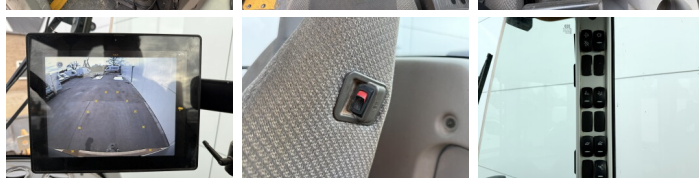

Banden / Rupsen

BOSS

MACHINERY

60%	30%	20.5R25
30%	30%	20.5R25

Opties

Klimaanlage

Heated Seat

Camera