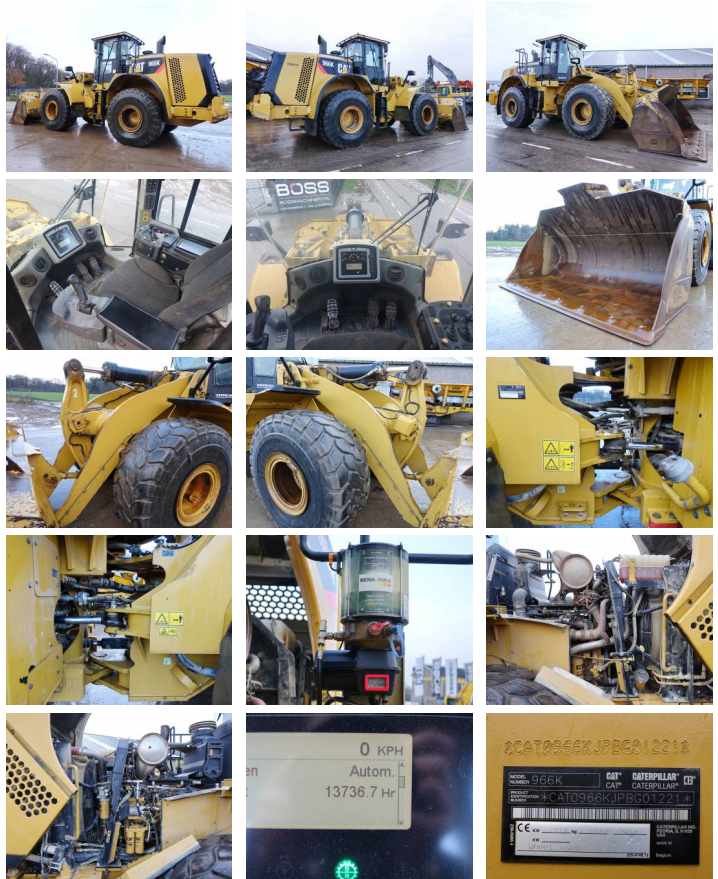

Caterpillar Caterpillar 966K

€ 64.500excl.

Baujahr **2014**
Referenznummer **BM3704**
Arbeitsstunden **13,736**

Algemeen

Type **966K**
Standort **Veldhoven, Netherlands**
First owner
Certificaat **CE**
Chassis nummer **CAT0966KJPBG01221**

Beschreibung

Available at Boss Machinery!
This used Caterpillar 966K Wheelloader from 2014 has an engine power of 219 counts 13736 operational hours. Bought from the first owner. The total weight of this Caterpillar 966K is 24000 kg (and the dimensions are 8.90 x 3.23 x 3.60) Furthermore this 966K] is equipped with Joystick steering, Camera, Klimaanlage, Zentral Schmieranlage. The Caterpillar Wheelloader also has CE marking. If you want more information or do you want to try the machine at our yard? Please let us know.

Maten / Gewichten

Abmessungen L*B*H **8.90 x 3.23 x 3.60**
Gewicht **24000**

Technische informatie

Laufwerkconfigurationen **4 x 4**

Motor informatie

Motor marke **Caterpillar**
Motor typ **C9.3 ACERT**
Zylinder **6**
Turbo
Motorleistung in kW **219**

Banden / Rupsen

30% 30%

26.5 R25

30% 30%

26.5 R25

Opties

Joystick steering

Camera